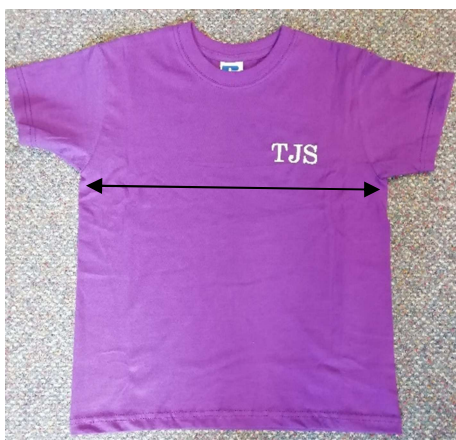

PE Kit & Uniform Actual Garment Measurements

Navy Joggers with
elasticated waist (no pull
ties)

A – Waist (unstretched)
B – inside leg

Purple PE Hoodie and Purple T-Shirt

A – Chest (underarm to underarm across
front)

B – Sleeve length (underarm to end of cuff)

D – Back length from neck to bottom of cuff
(see image of back of sweatshirt)

Navy Shadow Shorts

- A – Waist (unstretched)
- B – Outside leg length

School Uniform Actual Garment Measurements

White/Navy Polo Shirt

- A – Chest (underarm to underarm across front)
- C – Length from underarm to bottom of hem

Royal Fleece Cardigan

- A - Chest (underarm to underarm across front)
- B - Sleeve (underarm to end of cuff)
- C - Length from underarm to bottom of hem
- D – Length from neck to bottom of cuff (see image of back of sweatshirt)

Royal Sweatshirt

- A - Chest (underarm to underarm across front)
- B - Sleeve (underarm to end of cuff)
- C - Length from underarm to bottom of hem
- D - From top of neck cuff to bottom of cuff

Uniform size guide. Note the measurements are actual garment sizes in centimetres